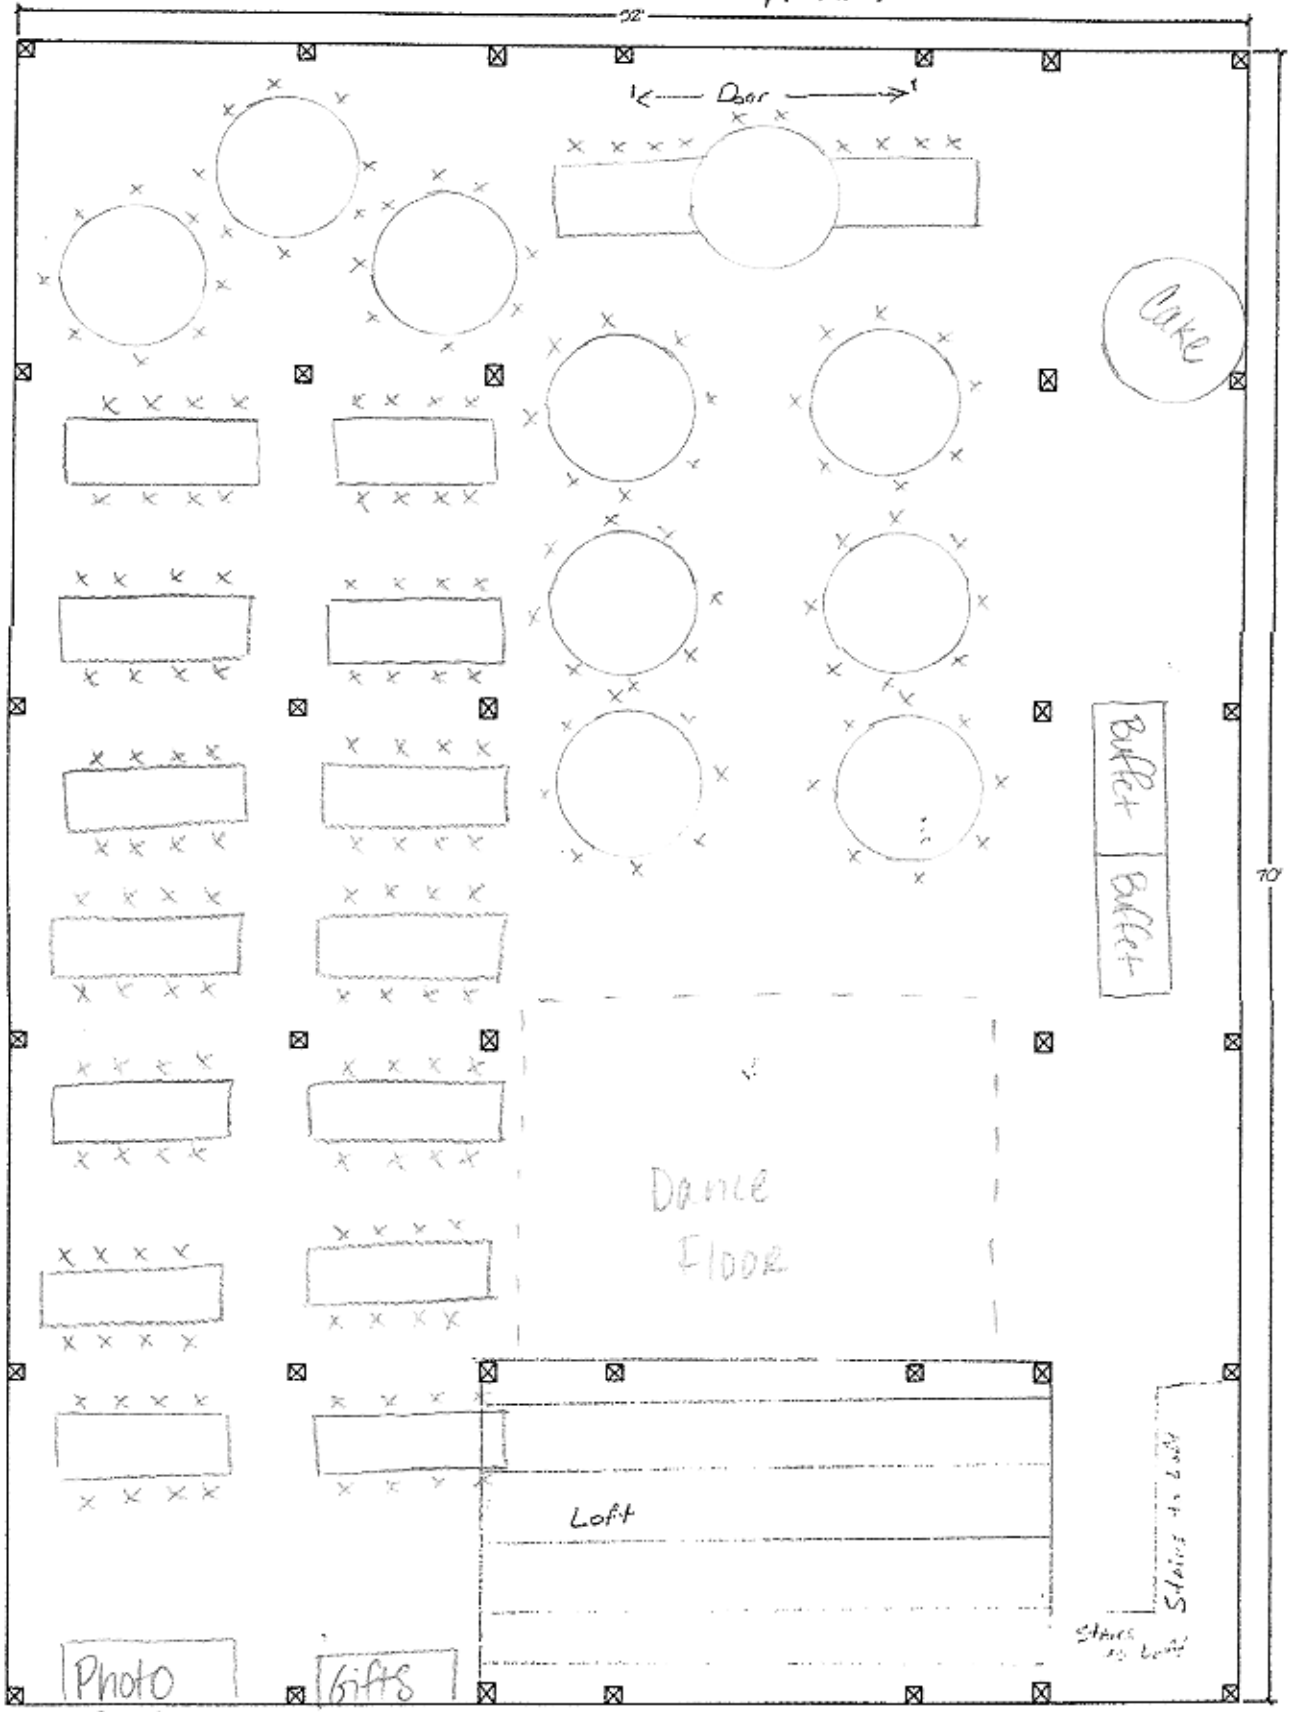

200 people

NORTH

Storage

Kitchen

Restrooms

Photo Booth

Gifts

Loft

Front Door

Stairs up to loft
Stairs to loft

SCALE: 1/8" = 1'-0"